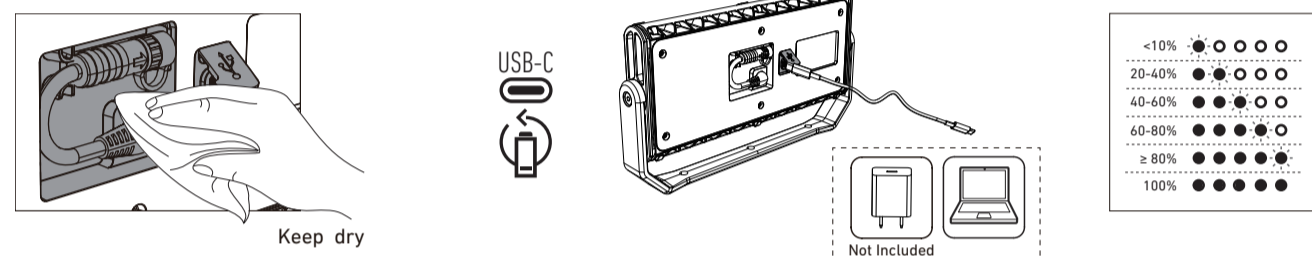

Battery Indicator (AF12R Work)

Green	Indicator
<10%	● ○ ○ ○ ○
10-20%	● ● ○ ○ ○
20-40%	● ● ● ○ ○
40-60%	● ● ● ● ○
60-80%	● ● ● ● ●
≥80%	● ● ● ● ●

Low Battery Warning (AF12R Work)

Charging System (AF12R Work)