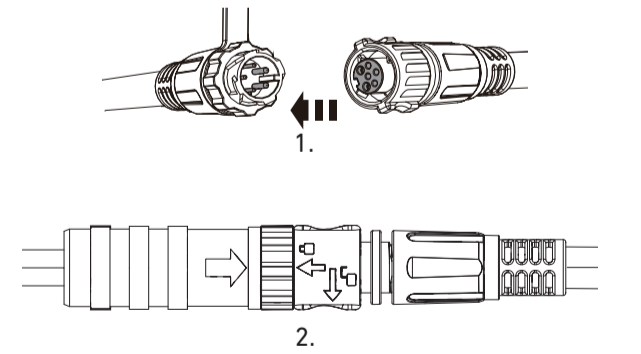

Connection