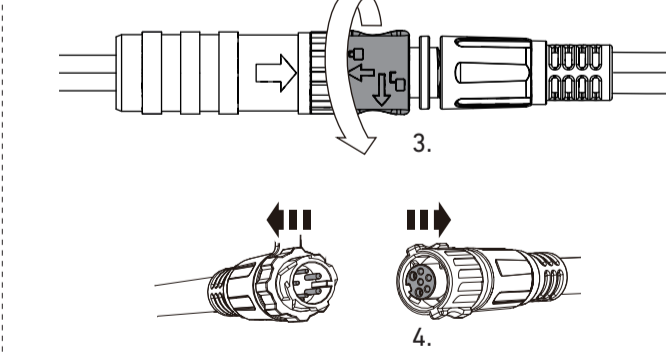

Disconnection