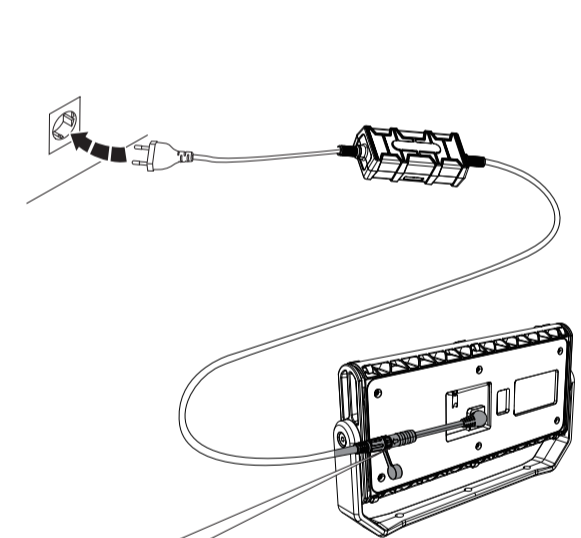

AF12C Work
LED Module: AT10C CCT LED Module
This product contains light sources of energy efficiency class E
Dieses Produkt enthält eine Lichtquelle der Energieeffizienzklasse E
Este producto contiene una fuente luminosa de la clase de eficiencia energética E
Ce produit contient une source lumineuse de classe d'efficacité énergétique E

Battery Indicator (AF12R Work)

Green	Indicator
<10%	● ○ ○ ○ ○
10-20%	● ● ○ ○ ○
20-40%	● ● ● ○ ○
40-60%	● ● ● ● ○
60-80%	● ● ● ● ●
≥80%	● ● ● ● ●

Low Battery Warning (AF12R Work)

Charging System (AF12R Work)

<10%	● ○ ○ ○ ○
20-40%	● ● ○ ○ ○
40-60%	● ● ● ○ ○
60-80%	● ● ● ● ○
≥80%	● ● ● ● ●
100%	● ● ● ● ●

Transportation Lock

AF12R Work

<10%	● ○ ○ ○ ○
20-40%	● ● ○ ○ ○
40-60%	● ● ● ○ ○
60-80%	● ● ● ● ○
≥80%	● ● ● ● ●
100%	● ● ● ● ●

AF12C Work

Connection

Disconnection

Diffusor

AF12R/AF12C Work