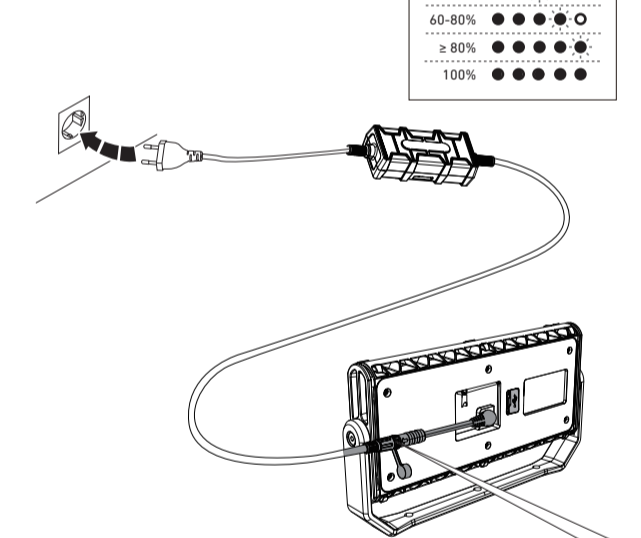

AF12C Work
LED Module: AT10C CCT LED Module
This product contains light sources of energy efficiency class E
Dieses Produkt enthält eine Lichtquelle der Energieeffizienzklasse E
Este producto contiene una fuente luminosa de la clase de eficiencia energética E
Ce produit contient une source lumineuse de classe d'efficacité énergétique E

Battery Indicator (AF12R Work)

Green	Indicator
<10%	● ○ ○ ○ ○
10-20%	● ● ○ ○ ○
20-40%	● ● ● ○ ○
40-60%	● ● ● ● ○
60-80%	● ● ● ● ●
≥80%	● ● ● ● ●

Low Battery Warning (AF12R Work)

Charging System (AF12R Work)

<10%	● ○ ○ ○ ○
20-40%	● ● ○ ○ ○
40-60%	● ● ● ○ ○
60-80%	● ● ● ● ○
≥80%	● ● ● ● ●
100%	● ● ● ● ●

Transportation Lock

AF12R Work

<10%	● ○ ○ ○ ○
20-40%	● ● ○ ○ ○
40-60%	● ● ● ○ ○
60-80%	● ● ● ● ○
≥80%	● ● ● ● ●
100%	● ● ● ● ●