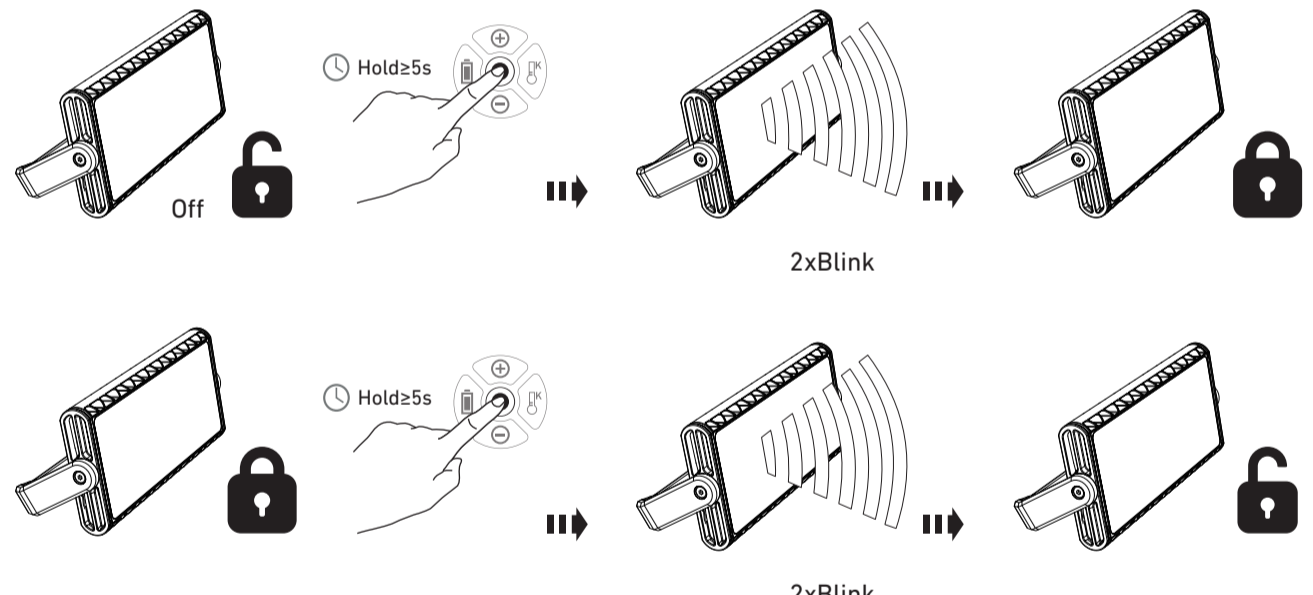

Transportation Lock